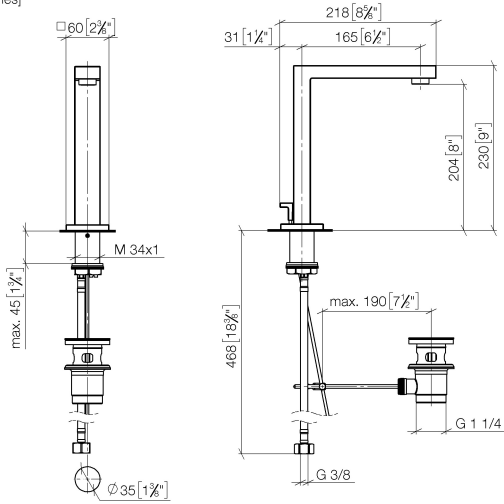

## SYMETRICS Deck-mounted basin spout with pop-up waste - Brushed Platinum

---

13 713 980

- 165mm projection
- fixed spout
- circular, air-enriched flow
- height of mixer 230 mm
- height up to aerator 205 mm
- hole diameter 35 mm
- 2x screw-in M 10 x 1 pressure hose, leak-tested
- rosette 60 x 60 mm
- max. flow 7 l/min
- lead-free

Only suitable for basins with an overflow.

**SYMETRICS Deck-mounted basin spout with pop-up waste - Brushed Platinum**

13 713 980

mm [inches]

**Flow rate chart**

**Certificates**

ETA\_18519.

LGA\_18651.

**SYMETRICS Deck-mounted basin spout with pop-up waste - Brushed Platinum**

13 713 980